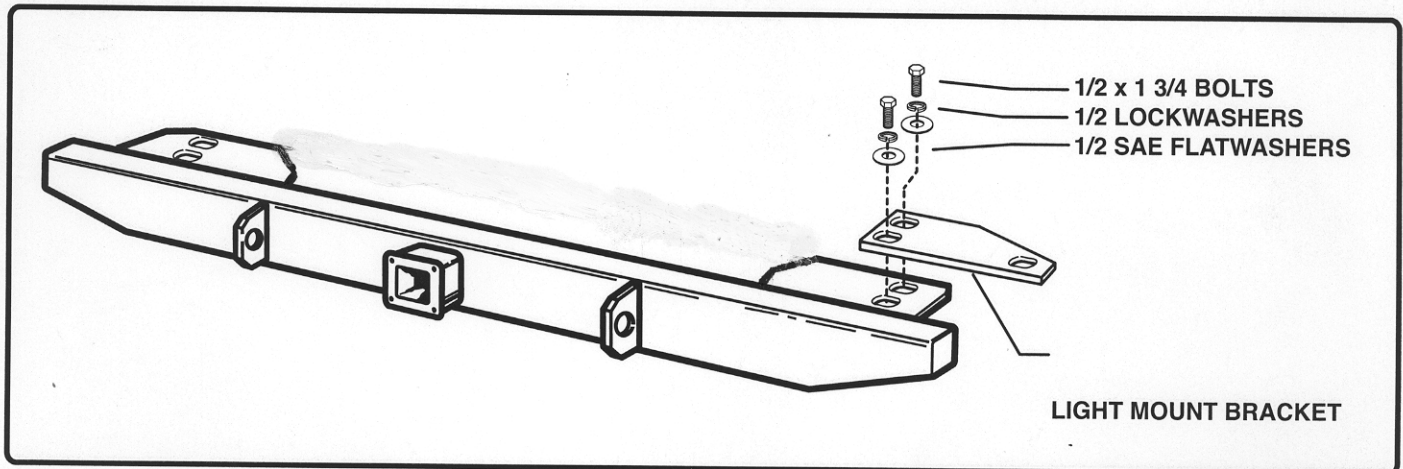

WILDERNESS FRONT BUMPER

LIGHT MOUNTING BRACKETS

PART# 34926

PAGE 1 OF 1

PARTS LIST

- 2 - LIGHT MOUNTING BRACKETS
- 4 - 1/2 x 1 3/4 BOLTS
- 4 - 1/2 LOCKWASHERS
- 4 - 1/2 SAE FLATWASHERS (1" DIA.)

INSTALLATION INSTRUCTIONS

- 1 - 97 - 04 (TJ) WRANGLER REFER TO FIGURE A
- 2 - 76 - 95 CJ-7 & YJ WRANGLER REFER TO FIGURE B

FIGURE A

97-04 JEEP WRANGLER (TJ) INSTALLATION

FIGURE B

76-95 CJ-7 & JEEP WRANGLER (YJ) INSTALLATION